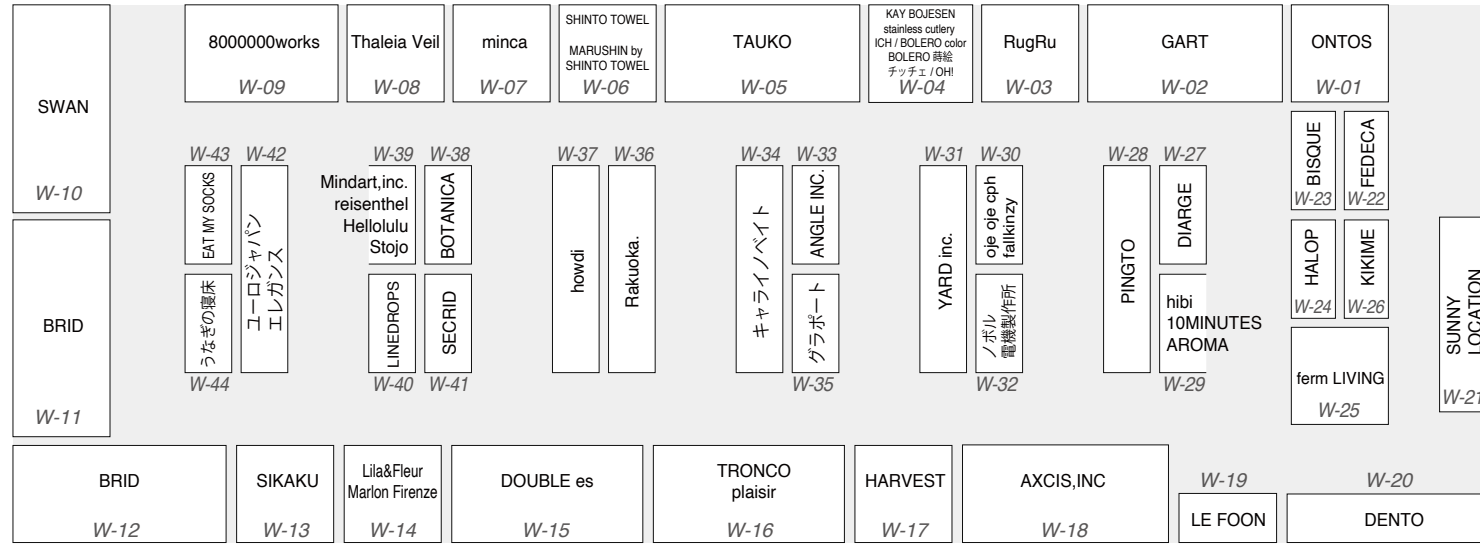

# 32<sup>nd</sup> MONTAGE

The Exhibition of Interior Green Outdoor Products *Exhibition*

## OFFICIAL BOOTH MAP

### WEST HALL