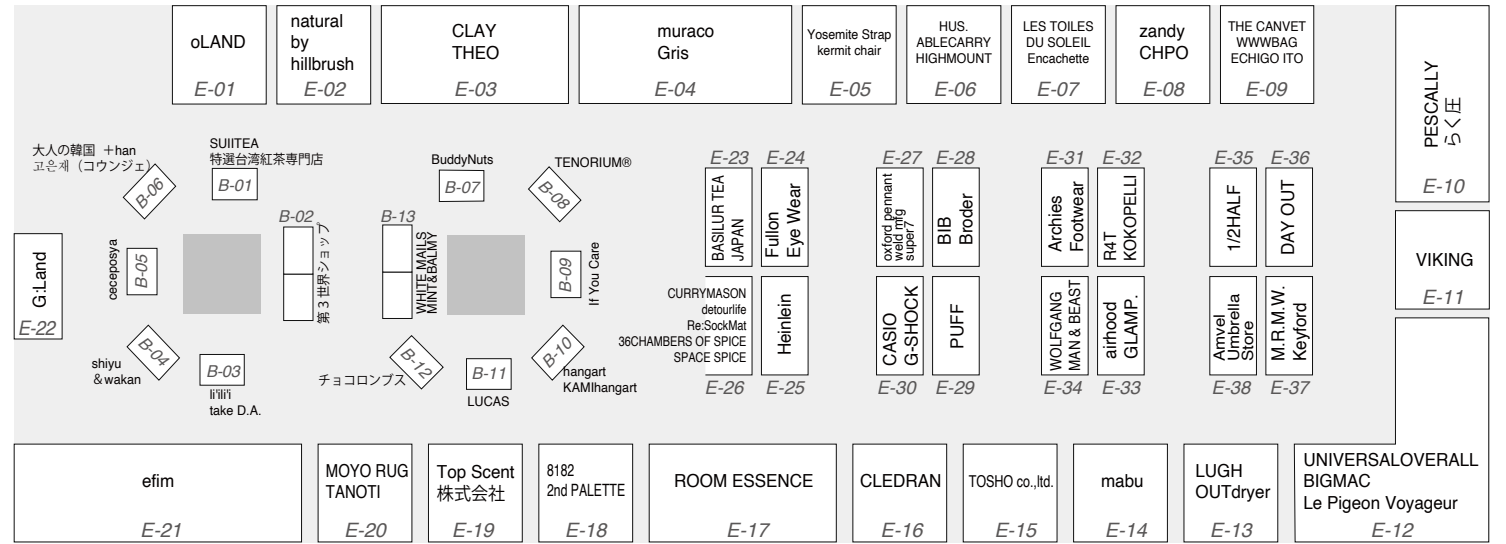

EAST HALL

- E-01 合同会社 Akushu
- E-02 株式会社プレス・オールタナティブ
- E-03 株式会社リンクライン
- E-04 narrow 合同会社
- E-05 株式会社チェルシーインターナショナル
- E-06 株式会社エフ・プランニング
- E-07 株式会社ラッキーモンスター
- E-08 苔むすび合同会社
- E-09 株式会社クロンティップ
- E-10 株式会社エイティエイトデザイン
- E-11 株式会社 B-connect
- E-12 株式会社バルーンポップジャパン
- E-13 ヒロタ株式会社
- E-01 株式会社 oLAND
- E-02 株式会社紀文産業
- E-03 株式会社クレイ
- E-04 株式会社シンワ
- E-05 株式会社 SMOKEY SUNDAY
- E-06 株式会社ハイマウント
- E-07 株式会社 LTDS Japon
- E-08 株式会社ブリエ
- E-09 株式会社スパンギャルド
- E-10 助野株式会社
- E-11 ヒロウン株式会社
- E-12 株式会社ロングス
- E-13 株式会社ジスクリエーション
- E-14 株式会社 SMV JAPAN
- E-15 有限会社 TOSHO
- E-16 株式会社 CLEDRAN
- E-17 東谷株式会社
- E-18 カロスギル
- E-19 Top Scent 株式会社
- E-20 株式会社モリヨシ
- E-21 efim
- E-22 株式会社 Greenery
- E-23 株式会社 BASILUR TEA JAPAN
- E-24 有限会社ガンブ
- E-25 Wavelight Design
- E-26 合同会社 TSUNOKAWAFARM
- E-27 リビンラージ
- E-28 有限会社アクトオブフェイス
- E-29 有限会社エマート
- E-30 株式会社フォーチュン
- E-31 株式会社クロンティップ
- E-32 デイズユーティリティ合同会社
- E-33 株式会社 LIMON
- E-34 株式会社フォーチュン
- E-35 John & Jane
- E-36 株式会社グランジャパン
- E-37 株式会社モントルロロイ
- E-38 アンベル株式会社